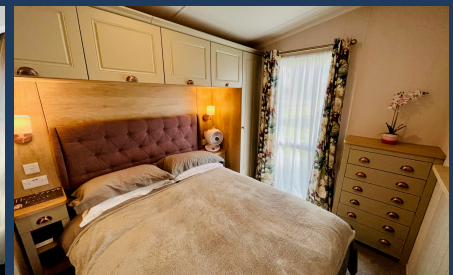

Private Sale

ST AUDRIES BAY 
Luxury Lodges • Caravan Sales

2020 Swift Vendee

40' x 12' - 2 Bedroom

Little Cliff

27

£57,995

This beautifully appointed Swift Vendee is located at the front of Little Cliff, number 27 and has far reaching sea views. The Swift Vendee definitely has the wow factor with its unique blend of country style and modern design. It is full with space saving ideas and top of the range extras making this a dream holiday home for your time away.

The country style kitchen/diner includes a Belling oven and hob, integrated microwave, fridge freezer, integrated dishwasher and table and chairs.

The bedrooms are luxurious and are fitted with Duvalay mattresses promising a good night sleep. The master bedroom has the most surprises and includes a king sized bed, lift up storage, a window seat and a second shower room. The twin has a wardrobe and dressing table with stool.