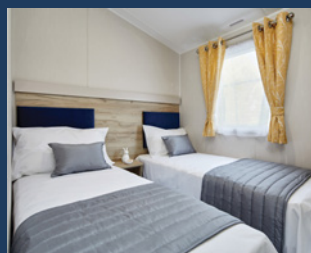

The bedrooms continue the calming theme. The curtains co-ordinate nicely with the upholstered headboards. The master has the benefit of a king sized bed, promising a good night sleep. The bed side tables and large mirrored wardrobe create plentiful storage. Getting ready is a breeze with the dressing table and en suite WC.

The twin has two single beds, upholstered headboards, bedside tables and wardrobe.

KEY FEATURES

- ✓ Sea view plot
- ✓ Double sliding patio doors
- ✓ Energy efficient double glazing
- ✓ Central heating with combi boiler
- ✓ Dinette seating with benches
- ✓ L-shaped sofa with pull out bed
- ✓ Flame effect electric fire
- ✓ Media unit and TV point
- ✓ Integrated microwave
- ✓ 70/30 fridge freezer
- ✓ King sized bed
- ✓ Dressing table with mirror
- ✓ En suite WC