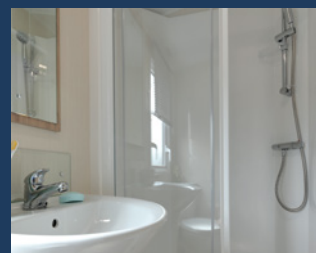

The bedrooms continue the calming theme. The curtains co-ordinate nicely with the upholstered headboards. The master has the benefit of a king sized bed, promising a good night sleep. The bed side tables and large mirrored wardrobe create plentiful storage. Getting ready is a breeze with the dressing table and en suite WC.

The twin has two single beds, upholstered headboards, bedside tables and wardrobe.

KEY FEATURES

- ✓ Sea view plot
- ✓ Double sliding patio doors
- ✓ Energy efficient double glazing
- ✓ Central heating with combi boiler
- ✓ Dinette seating with benches
- ✓ L-shaped sofa with pull out bed
- ✓ Flame effect electric fire
- ✓ Media unit and TV point
- ✓ Integrated microwave
- ✓ 70/30 fridge freezer
- ✓ King sized bed
- ✓ Dressing table with mirror
- ✓ En suite WC