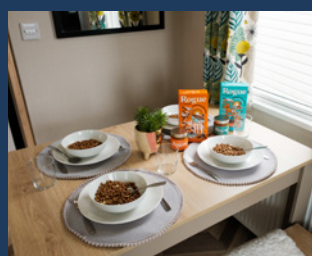

To find out more please call Richard on **01392 271 222**
or email: info@westcountryresorts.co.uk

All images used are for illustrative purposes. These and the written description are intended to give a general overview of typical features of the particular model. The actual holiday home offered for sale may differ. Please check with your Sales Adviser in respect of individual holiday homes. All images, photographs and dimensions are not intended to be relied upon for, nor to form part of, any contract unless specifically incorporated in writing into the contract. E&OE